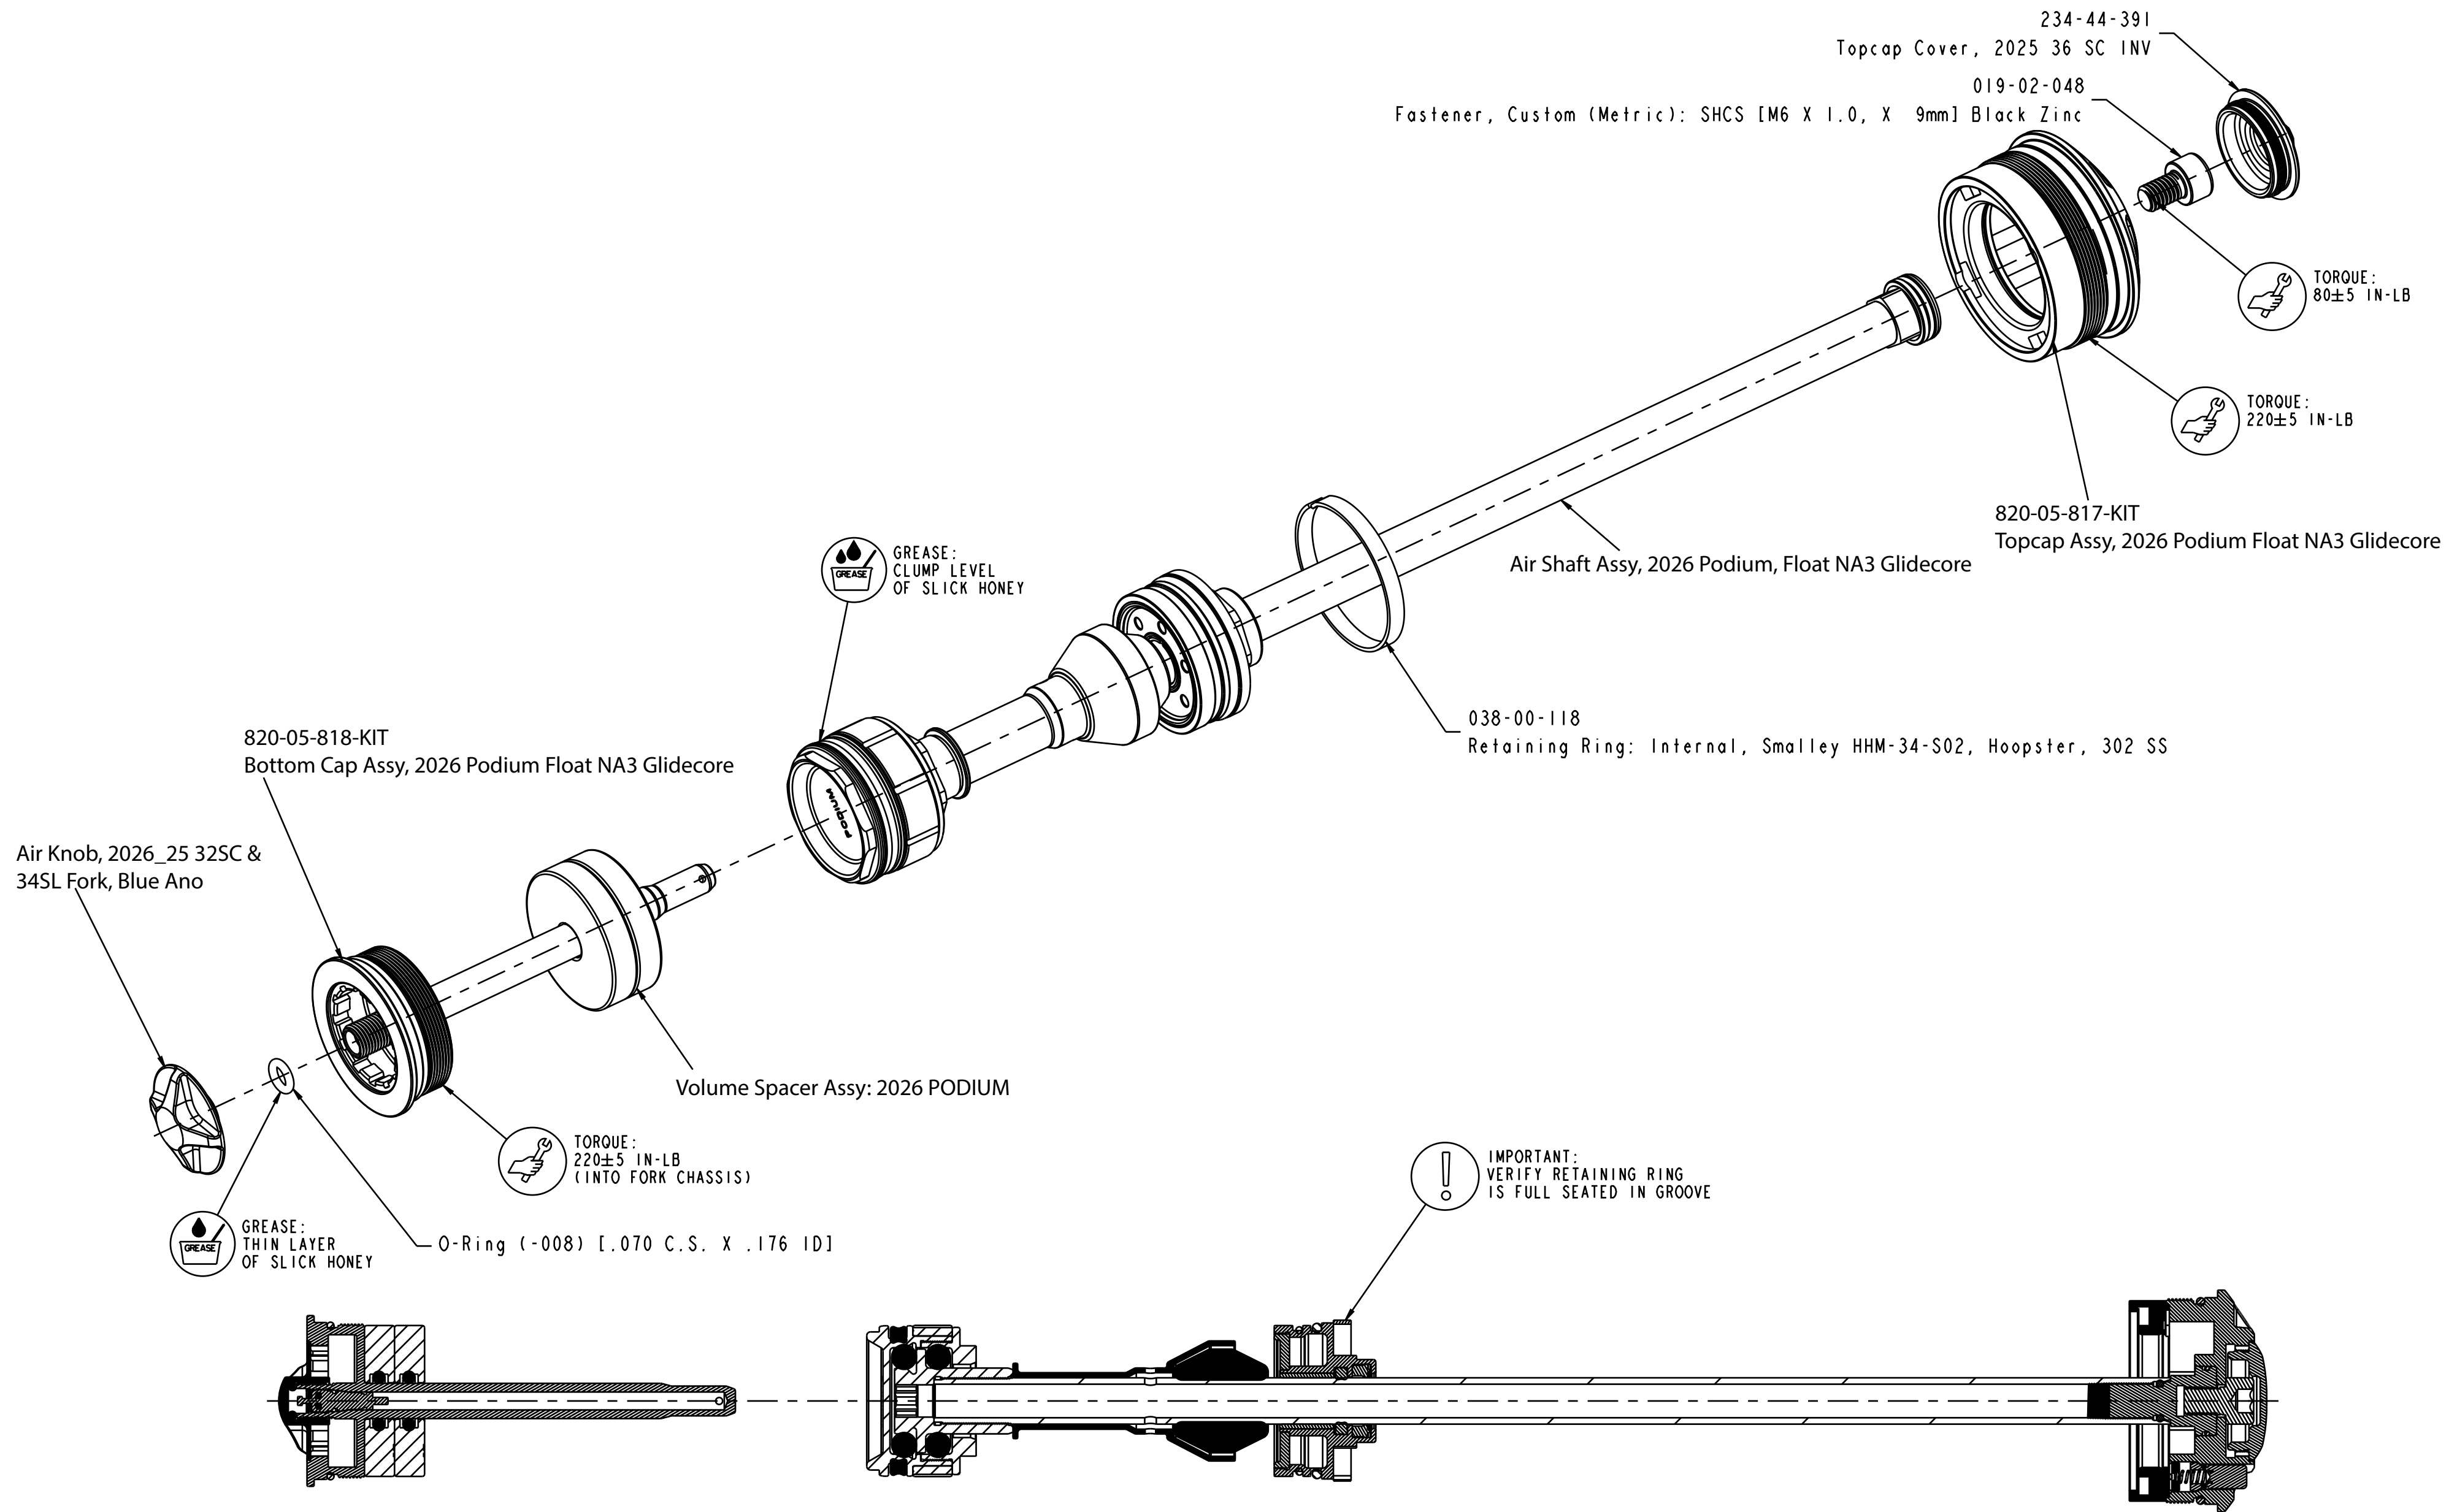

— PROPRIETARY —
 THIS DOCUMENT CONTAINS CONFIDENTIAL, PROPRIETARY INFORMATION THAT IS FOX PROPERTY. DO NOT DISCLOSE TO OR DUPLICATE FOR OTHERS EXCEPT AS AUTHORIZED BY FOX.

		FOX Factory, Inc. 2055 Sugarloaf Circle, Suite 300 Duluth, Ga 30097 USA Phone 800-369-7469
TITLE Air Spring Assy, 2026 Podium Float NA3		
SIZE C	DWG. NO.	REV B
PLOT SCALE: 1:1		SHEET: 1 OF 1